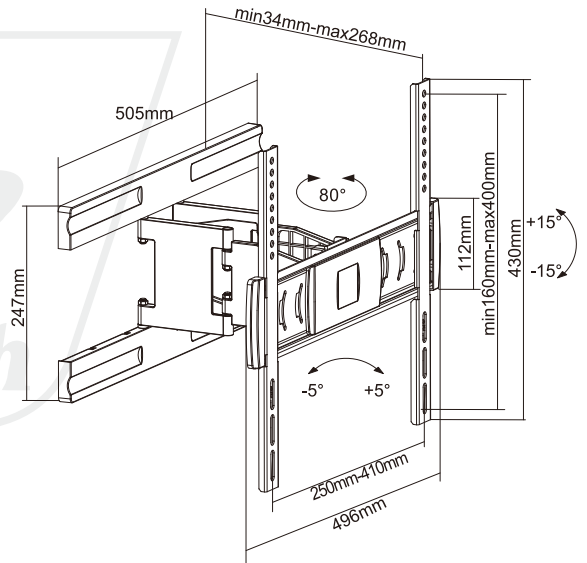

SH 444P

Slim Aluminum LED LCD TV Wall Mounts

Suitable for most 32" -55" Screens

**Fully Adjustable
for a Variety of
Viewing Options**

Screen Size
32" - 55"

VESA Compatible
**400x200 300x300
400x400**

Profile to Wall
**34-268mm/
1.3"-10.6"**

Weight Capacity
30kg/66lbs

Tilt Range
+15° - -15°

Screen Level
+5° - -5°

Swivel Range
+40° - -40°

Cable
Management

Tool-less Tilting
reduces annoying glare and reflections.

Die Cast Aluminum Arms
hold the screen securely.